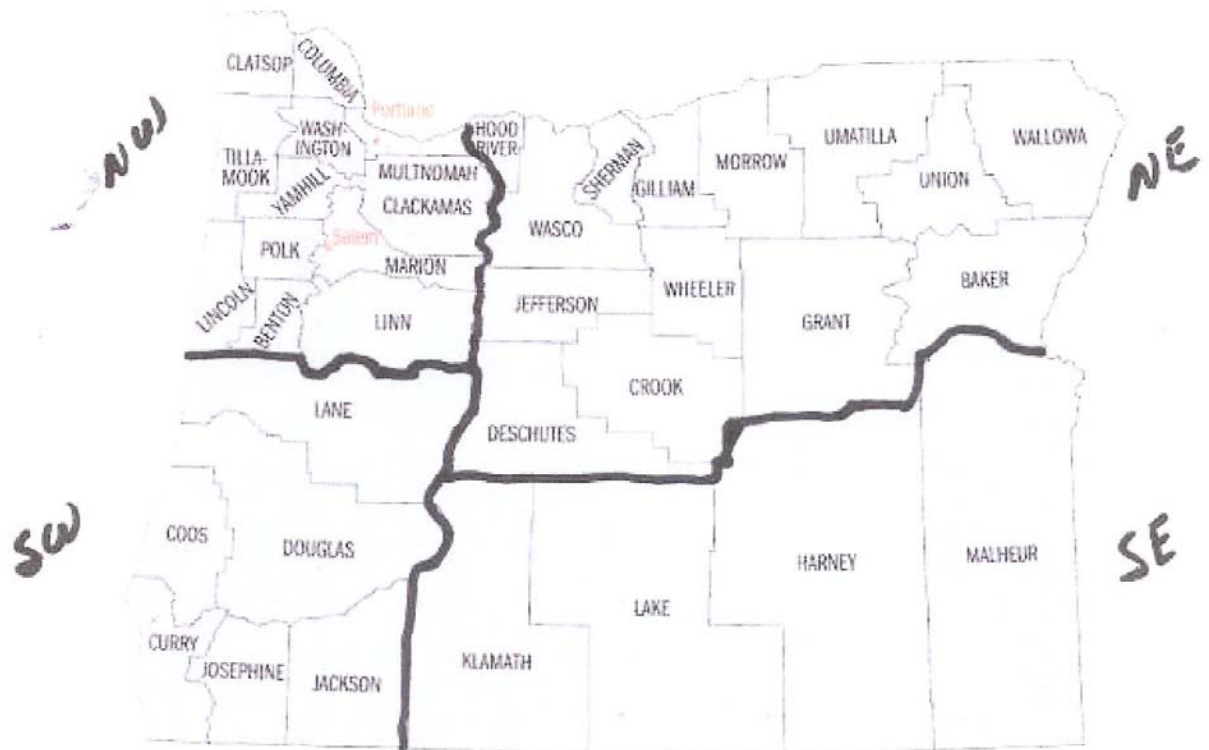

OREGON EMERGENCY NET PICNIC, AUG. 22 HIGH NOON, AT THE QTH OF CAROL DORNING, 304 N. E. DORNING WAY. DORNING WAY IS ON THE EAST SIDE OF HIGHWAY 101 BETWEEN YACHATS AND WALPORT. CAMPING AVAILABLE FOR SELF CONTAINED. PLEASE KEEP ALL PETS ON A LEASH. COME EARLY AND STAY LATE. BRING YOUR FAVORITE DISH, THIS IS A POT LUCK. C-U-THERE.

THE O.E.N. MEETS EVERY NIGHT AT 6 AND 7 PM ON OR ABOUT 3980. THE EXACT FREQUENCY IS DETERMINED BY NET CONTROL

State & County QuickFacts

Oregon County Selection Map

THIS IS THE NEW MAP FOR THE OEN, THERE ARE NOW MORE DEFINITE BOUNDARIES FOR ELECTION PURPOSES. WE WILL HAVE THREE DIRECTORS AT LARGE INSTEAD OF TWO. THE AREA'S ARE NOW DEFINED AS ABOVE.